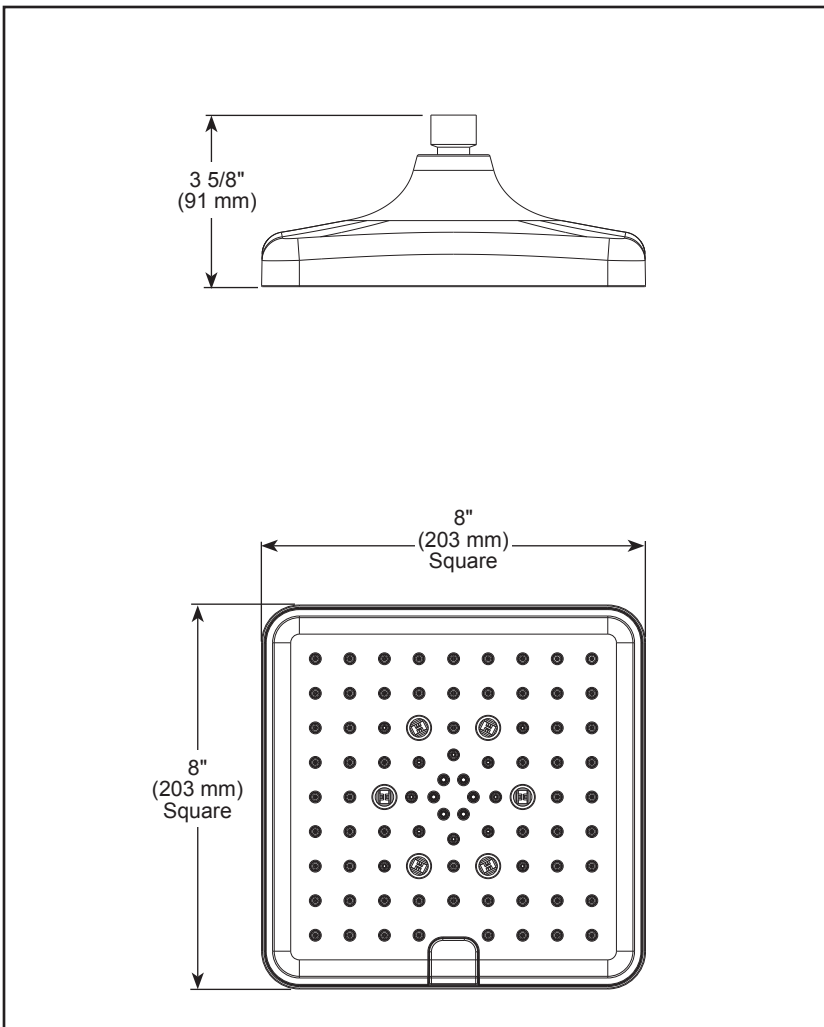

see what Delta can do™

SHOWER HEAD

■ 6-Spray Setting Shower Head

FEATURES:

- Touch-Clean® Spray Holes
- H₂Okinetic® Shower technology
- Lumicoat® Finish (-PR models only)
- Lumicoat® Finishes easily wipe clean without cleaners and chemicals on the products most commonly touched areas

STANDARD SPECIFICATIONS:

- Max flow rate 1.75 gpm @ 80 psi, 6.6 L/min @ 550 kPa (52914-▲ & 52914-▲-PR)
- Max flow rate 2.5 gpm @ 80 psi, 9.5 L/min @ 550 kPa (52914-▲25 & 52914-▲PR25)
- Shower head with six spray settings
- Change spray modes with push button
- Fits standard 1/2"-14 NPT pipe fitting
- Ball connector swivel angle is 30° (15° per side)
- 6 Spray settings include: H₂Okinetic® spray, Full Body spray, Shampoo Rinsing spray, Massaging spray, Full spray with Massage and Pause. Pause is a non-positive shut-off

WARRANTY:

- Parts and Finish – Lifetime limited warranty; or for commercial purchasers, 10 years for multi-family residential (apartments and condominiums) and 5 years for all other commercial uses, in each case from the date the product is received by the original purchaser or their authorized representative (installation contractor, etc.).
- Please go to www.deltafaucet.com for the complete details of our limited warranty.

COMPLIES WITH:

- ASME A112.18.1 / CSA B125.1
- EPA WaterSense® - Applies to 52914-▲ & 52914-▲-PR only

▲ Designate proper finish suffix

Delta Faucet Company reserves the right (1) to make changes in specifications and materials, and (2) to change or discontinue models, both without notice or obligation. Dimensions are for reference only. See current full-line price book or www.deltafaucet.com for finish options and product availability.

Delta Faucet Company

55 E. 111th Street, Carmel, IN 46280
350 South Edgeware Road, St. Thomas, ON N5P 4L1
© 2026 Delta Faucet Company